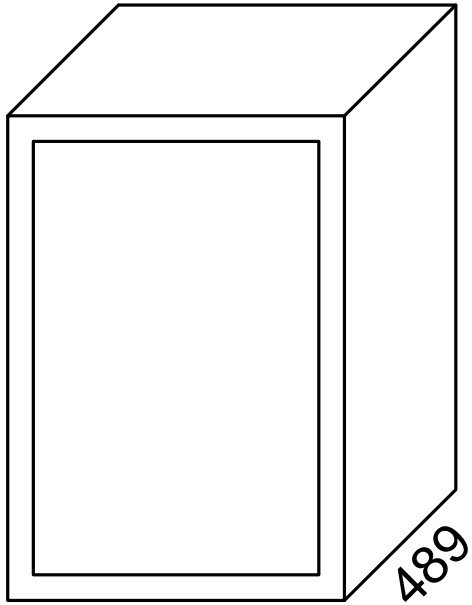

SAFE WIDTH

SAFE HEIGHT

489

220

416 / 500

452

PIEDISTALLI PER CASSEFORTI
AVANTGARDE (Profondità 489)

PEDESTAL FOR SAFES
AVANTGARDE (with depth 489mm)

JUMEL

ARTICLE 5/8481/0

Weight 19Kg

ARTICLE 5/8482/0

Weight 23Kg