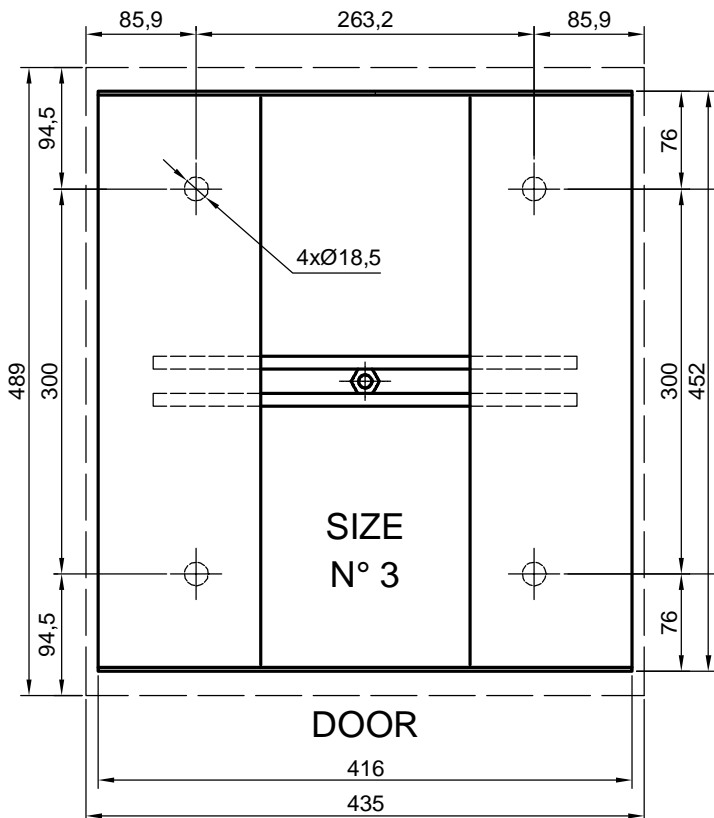

SAFE WIDTH

SAFE HEIGHT

489

220

416 / 500

452

PIEDISTALLI PER CASSEFORTI
AVANTGARDE (Profondità 489)

PEDESTAL FOR SAFES
AVANTGARDE (with depth 489mm)

JUMEL

ARTICLE 5/8481/0

Weight 19Kg

ARTICLE 5/8482/0

Weight 23Kg