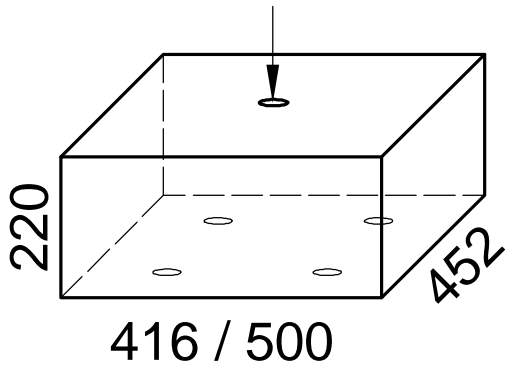

SAFE WIDTH

SAFE HEIGHT

489

220

416 / 500

452

PIEDISTALLI PER CASSEFORTI
AVANTGARDE (Profondità 489)

PEDESTAL FOR SAFES
AVANTGARDE (with depth 489mm)

JUMEL

ARTICLE 5/8481/0

Weight 19Kg

ARTICLE 5/8482/0

Weight 23Kg